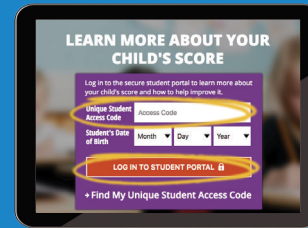

Before school's out, get your child's **Unique Access Code** from your school or district.

Starting June 12th, visit **TexasAssessment.gov**.

Log In with your child's STAAR Access Code or use the Access Code **Look-up Feature** at TexasAssessment.gov.