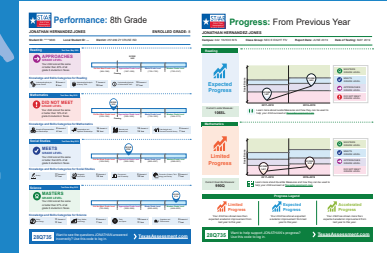

Learn More about your child's performance, including how questions were answered, and how you can provide additional support at home.